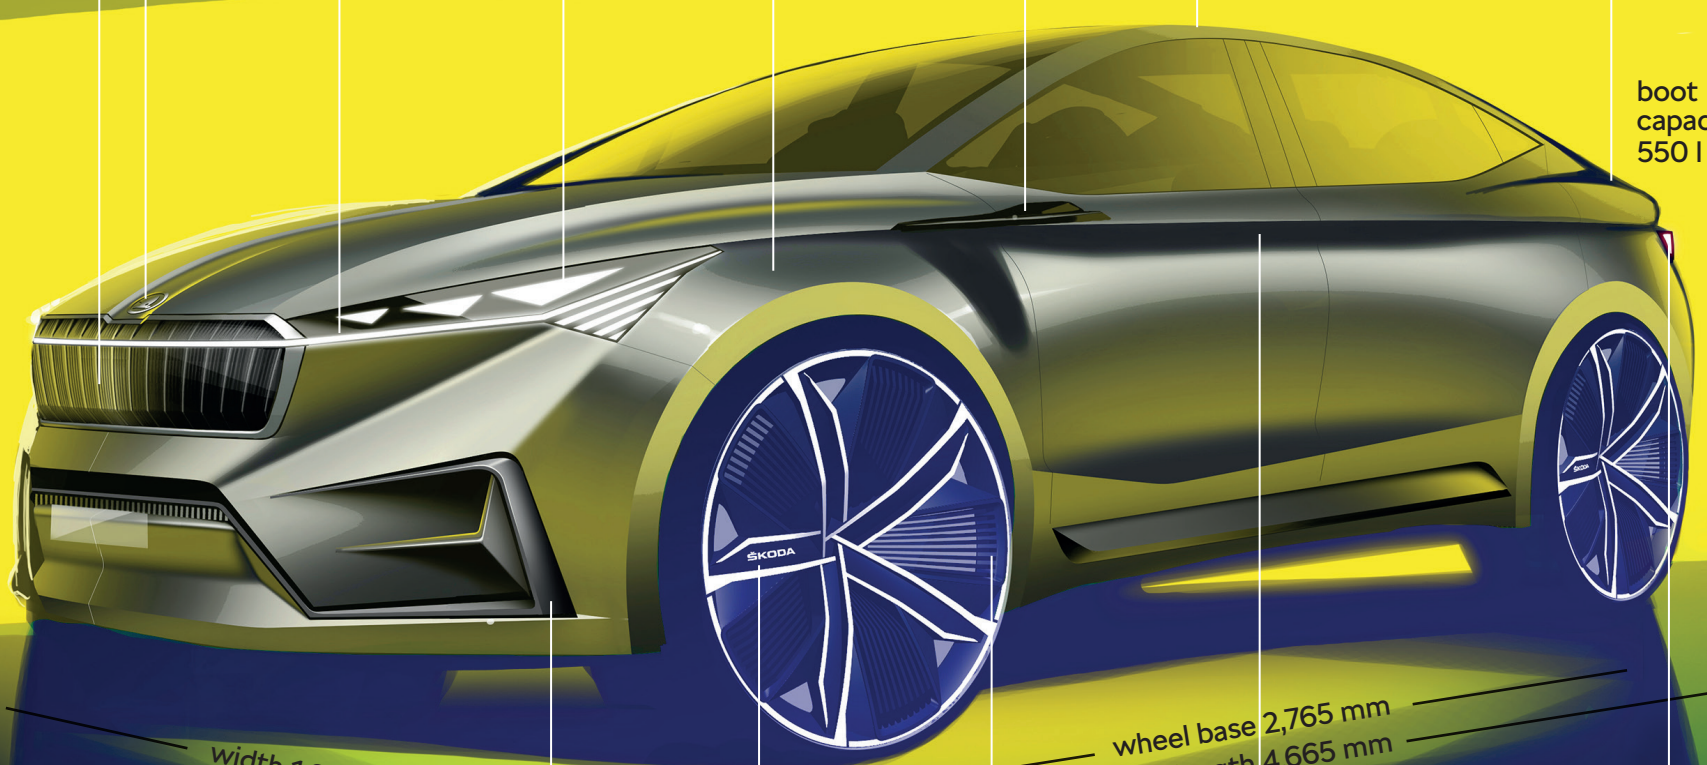

Wide covered grille, featuring fine vertical ribs and crystalline structures

Illuminated ŠKODA emblem on the bonnet

Horizontal light strip connecting the headlights

Headlights featuring Matrix LED technology

Complex multi-layered coating 'Ultra Yellow' with organic gold pigments

Cameras instead of wing mirrors

Panoramic glass roof

Characteristic ŠKODA signature highlighted with 3D crystal lettering illuminated in red

boot capacity 550 l

height 1,613 mm

width 1,926 mm

wheel base 2,765 mm
length 4,665 mm

ŠKODA VISION iV

EXTERIOR A focus on aerodynamics meets a sporty look

Exterior accessories coated in anthracite metallic

Illuminated ŠKODA lettering on one of each wheel's spokes

Aerodynamically optimised 22" wheels

Invisible door handles – touch opening

Tail lights with advanced LED technology and refined, C-shaped graphics